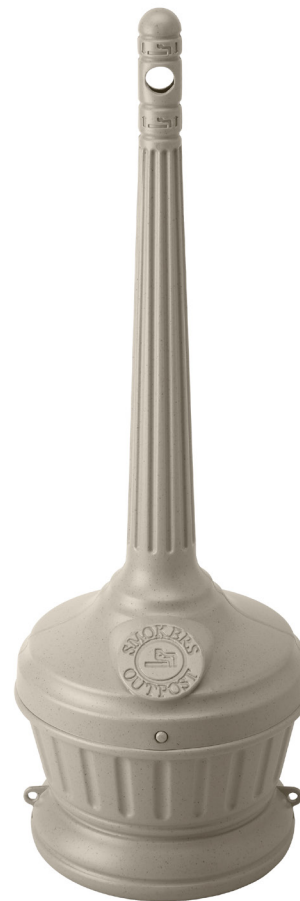

SMOKERS' OUTPOST®

Seated, 5-Quart

Keep cigarette litter hidden from public view while maintaining a clean and neat-appearing entrance or smoking break area. The compact and streamlined Smokers' Outpost® Seated Cigarette Receptacle is designed for seated areas. Its lowered height makes it ideal for outdoor patios, porches, or decks. The patented oxygen-restricting design extinguishes cigarettes quickly, no sand or water required.

KEY BENEFITS & FEATURES:

- Outdoor solution, perfect for any business.
- Durable and built to last in the harshest weather conditions.
- Environmentally-friendly containers, molded from long-lasting recycled polyethylene that won't rust, dent, chip and is graffiti-resistant. Material is easy to maintain and clean, saving you time and hassle.
- Small opening discourages unwanted litter from entering.
- Screw closure design keeps oxygen from entering receptacle, extinguishing cigarettes quickly.
- 5-quart galvanized pail with handle collects cigarette litter and pulls out for cleaning
- Tie-down rings and optional bolting hardware help make security simple.
- 100% Recyclable after use

COLOR OPTIONS:

Beige

DIMENSIONS:

ASSEMBLED DIMENSIONS	ASSEMBLED WEIGHT	CAPACITY	ASSEMBLY REQUIRED	ADA COMPLIANT	WARRANTY	RECYCLED MATERIAL
30"H x 10.5" Dia	4 lbs	5-Quart	No	Yes	1-year	25%+