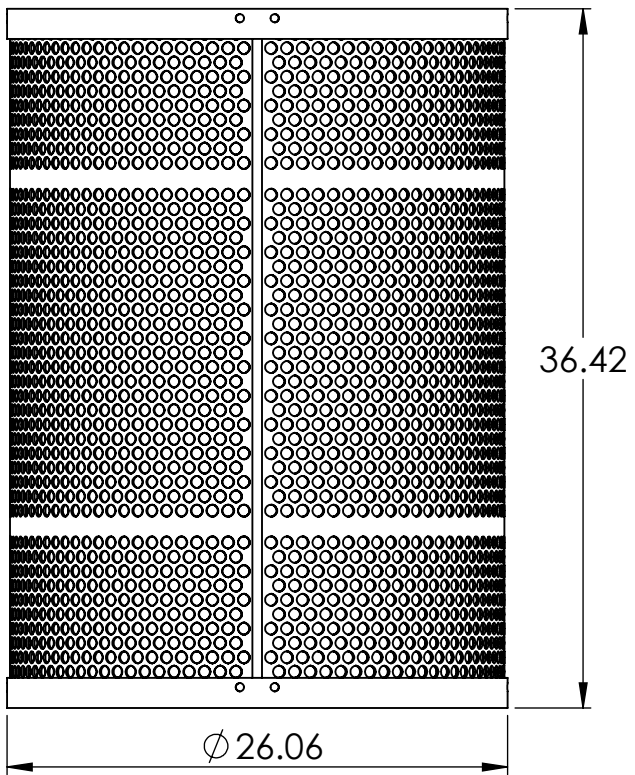

# Comfort Series Receptacle Specs

VIL6004-6005  
Rev 1  
9/13/22

**ALL DIMENSIONS SHOWN IN INCHES**