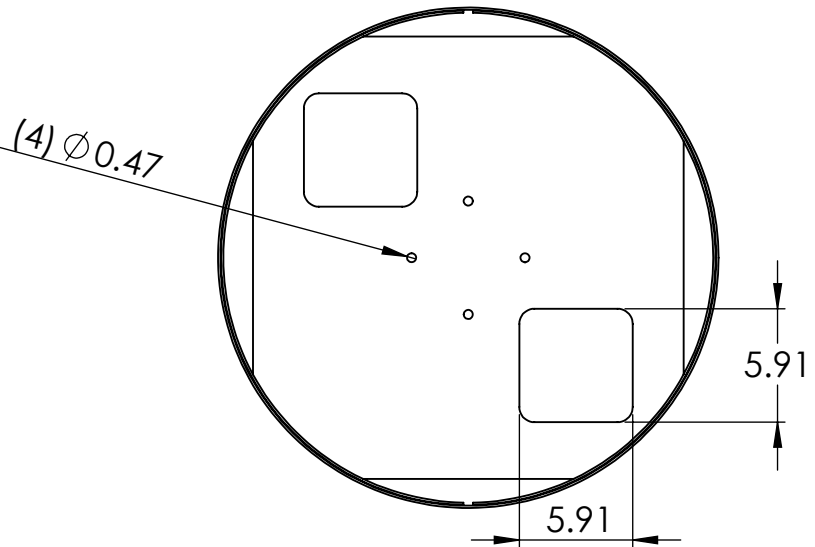

# Comfort Series Receptacle Specs

VIL6004-6005  
Rev 1  
9/13/22

**ALL DIMENSIONS SHOWN IN INCHES**